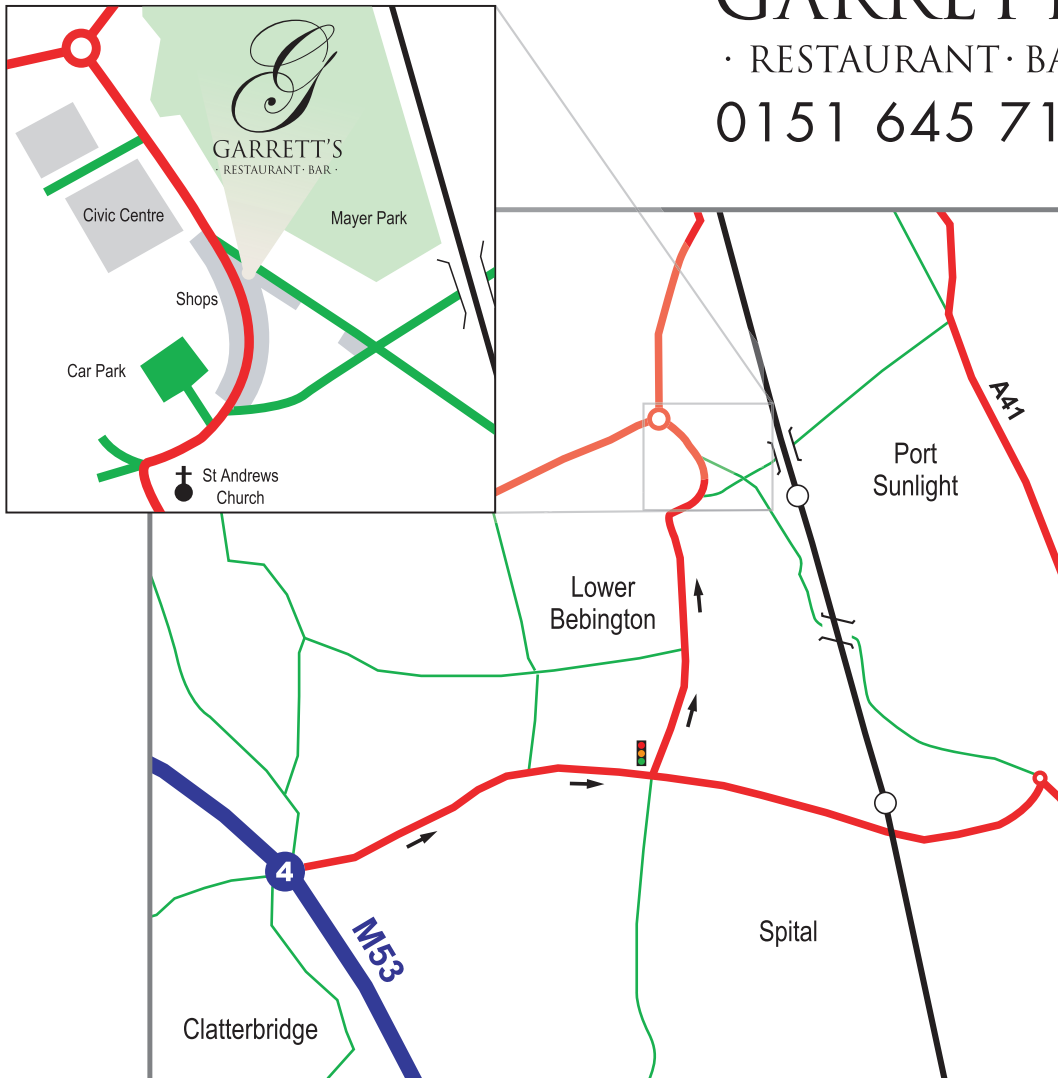

GARRETT'S

· RESTAURANT · BAR ·

0151 645 7199

Directions from M53 junction 4:

Leave M53 at junction 4 follow signs for the B5137 to Bebington,
turn left at first traffic lights into Church Road.

When you reach Bebington Village, follow the road round to the left until the shops finish on the
right hand side & turn a sharp right into Bromborough Road.

GARRETT'S is on your right hand side.

GARRETT'S

· RESTAURANT · BAR ·

2A Bromborough Road

Bebington

Wirral

CH63 7RE